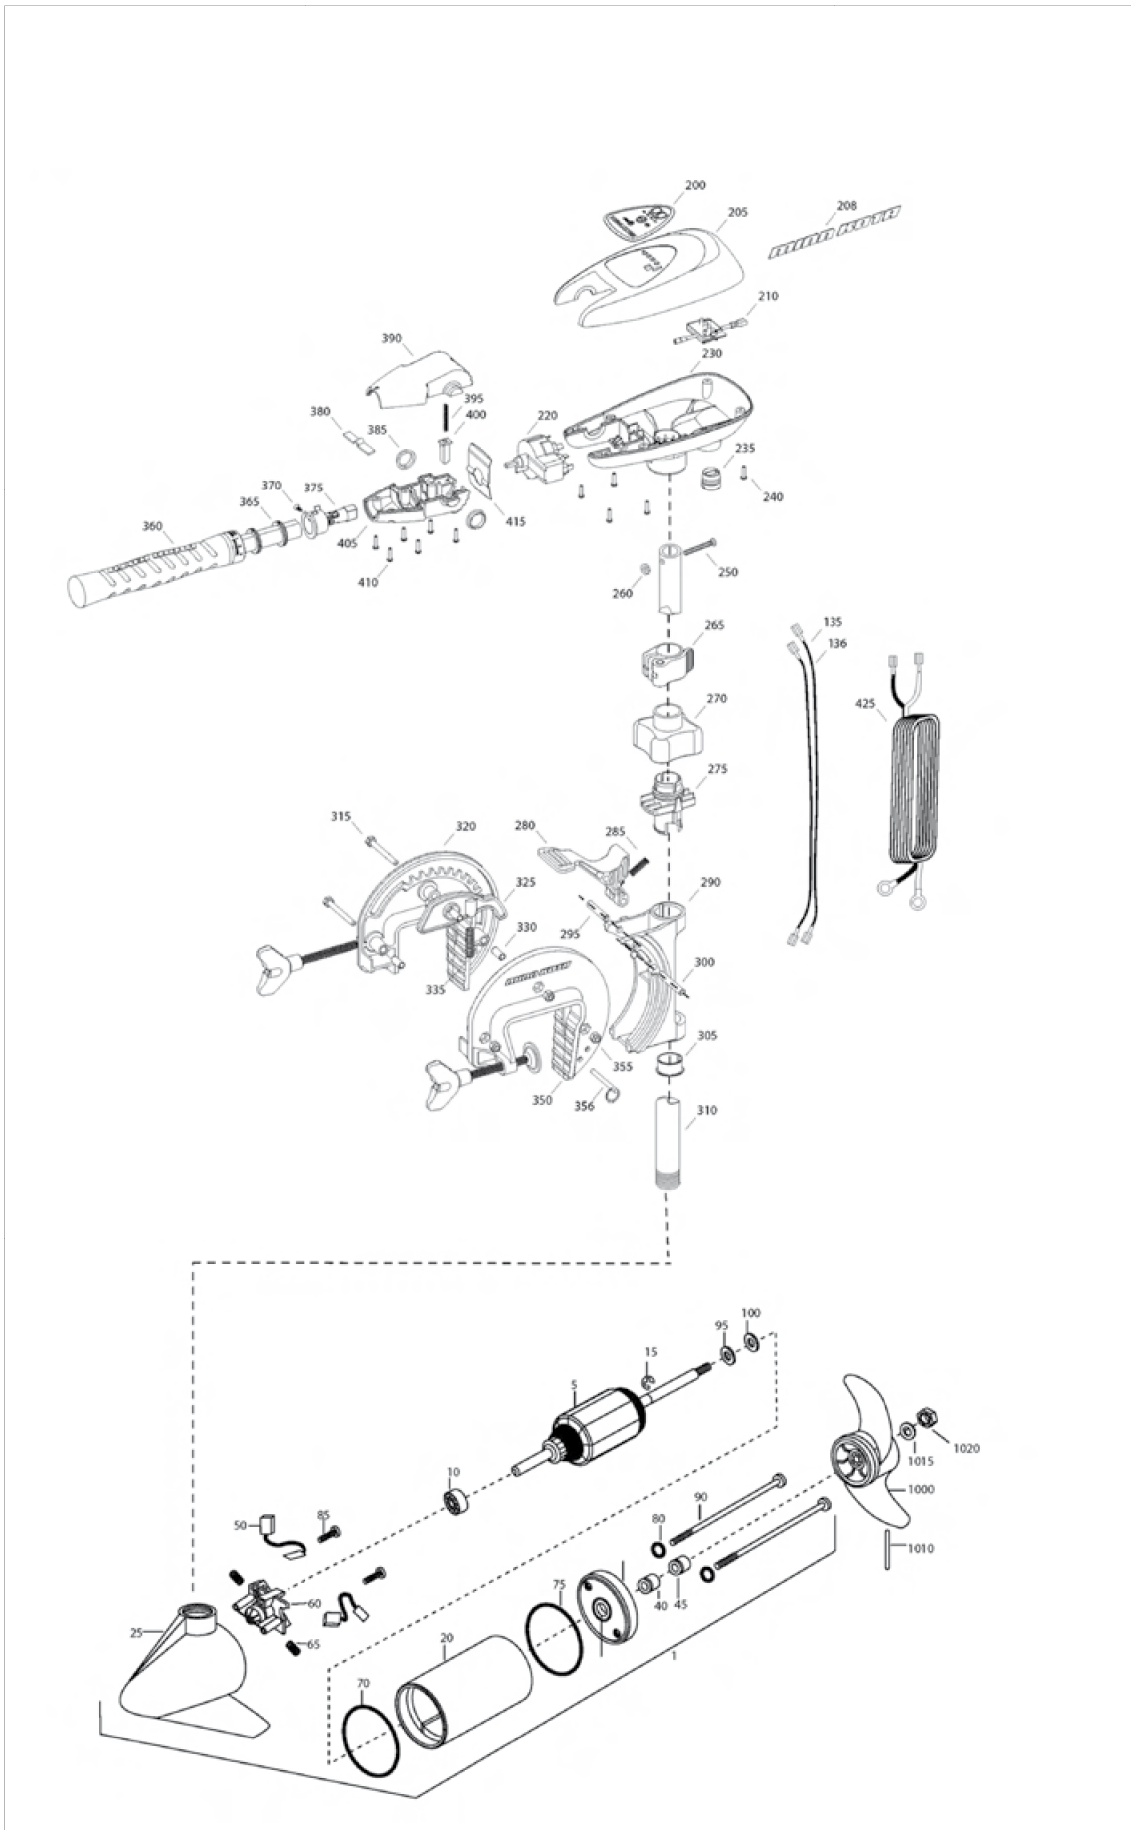

MINN KOTA®

TRAXXIS 45 SC

MINN KOTA®

W W W . N A V I C O M . F R

MINN KOTA®

TRAXXIS 45 SC

Item	P/N	Description	Qty	Item	P/N	Description	Qty
1	2069250	12V Motor 36" FW	1	355	2263104	Nut, 1/4-20, nylock, Zinc	3
5	2-100-202	Armature assembly	1	356	2062604	Pin, stop	1
10	140-010	Bearing	1				
15	788-015	Retaining ring	1	☒	2990956	Handle assy, SC [360-410]	1
20	2-200-079	Center housing assembly	1	360	2990456	Grip/handle assy, SC [360-375]	1
25	2-300-132	Brush end housing assembly	1	365	2060015	Bearing, handle	2
30	2-400-187	Plain end housing assembly	1	370	2063405	Screw, #6 PFH SS	1
35	144-049	Flange bearing	1	375	2884091	Yoke / spider assy, 5SPD	1
40	880-003	Seal	1	380	2302742	Spring, detent, off	1
45	880-006	Seal with shield	1	385	2060005	Bearing, handle pivot	2
50	188-052	Brush	2	390	2060900	Handle pivot, top	1
55	N/A			395	2302745	Spring, release button	1
60	738-030	Brush plate assembly	1	400	2063700	Button, release	1
65	975-032	Brush spring	2	405	2060905	Handle pivot, bottom	1
70	701-041	O-ring, motor, front	1	410	2303412	Screw, #6 x 5/8 SS	6
75	701-039	O-ring, motor, rear	1				
80	701-007	O-ring, thru-bolt	2	415	2062715	Spring, handle pivot	1
85	830-001	Screw, 8-32	2	425	2992524	Leadwire assy, includes [235]	1
90	830-078	Thru-bolt	2				
95	990-067	Washer, steel	2	☒	1378121	Propeller kit	
100	990-070	Washer, nylatron	2	1000	2061122	Propeller	1
135	640-001	Leadwire, black	1	1010	2092600	Drive pin, small	1
136	640-111	Leadwire, red	1	1015	2151726	Washer, prop, small	1
☒	2883460	Seal and O-ring Kit		1020	2053101	Nut, nylock, prop, small	1
200	2065678	Decal, c-box cover	1				
205	2060295	C-box cover	1				
208	2325665	Decal - MinnKota	2				
210	2074070	Battery meter, 12v FW	1				
220	2064023	Switch 5 speed	1				
230	2062505	Control box, 5 SPD, FW	1				
235	2062905	Strain relief	1				
240	2303412	Screw, #6 x 5/8 SS	6				
250	2383407	Screw, #10-24 x 2 SS	1				
260	2383124	Nut, 10-24, nylock, SS	1				
265	2991521	Cam lock/depth collar assy	1				
☒	2991795	Bracket assy, Composite [270-356]	1				
270	2060100	Knob, steering tension, soft	1				
275	2068400	Collet	1				
280	2064200	Lock arm	1				
285	2062701	Spring, lock arm	1				
290	2061821	Hinge	1				
295	2062602	Pin, lock, Zinc	1				
300	2062602	Pin, lock, Zinc	1				
305	2037301	Bushing, hinge	1				
310	2032052	Tube 36"	1				
315	2063500	Bolt 1/4-20 x 2 3/8", Zinc	3				
320	2771950	Bracket, right, FW	1				
325	2067905	Cam deactivator	1				
330	2067306	Bushing, dowel 1/4 x 1/2	3				
335	2062700	Spring, cam deactivator	1				
☒	2881380	Clamp screw kit	2 per kit				
350	2771955	Bracket, left, FW	1